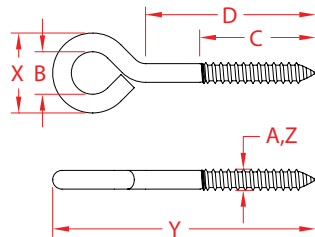

LAG EYE SCREW

304 STAINLESS STEEL

Import

Wire
Formed

ITEM	A (size)	B	C	D	X (height)	Y (length)	Z (width)	WT (lb)	PACKAGING TYPE	EACH (qty)	INNER (qty)	CARTON (qty)	UPC
S0327-04025	5/32"	0.44"	0.63"	0.75"	0.68"	1.60"	0.15"	0.01	POLYBAG	1	10	1000	791506041900
S0327-07032	1/4"	0.63"	0.75"	1.00"	1.02"	2.10"	0.25"	0.02	POLYBAG	1	10	200	791506041917
S0327-07065	1/4"	0.58"	1.87"	2.50"	0.96"	3.53"	0.25"	0.04	POLYBAG	1	10	200	791506041924
S0327-07075	1/4"	0.50"	1.87"	3.00"	0.88"	4.00"	0.25"	0.04	POLYBAG	1	10	600	791506041931
S0327-07100	1/4"	0.50"	1.87"	4.00"	0.88"	5.00"	0.25"	0.05	POLYBAG	1	10	200	791506041948
S0327-08032	5/16"	0.63"	0.75"	1.25"	1.12"	2.50"	0.31"	0.05	POLYBAG	1	10	100	791506041955
S0327-08065	5/16"	0.63"	1.25"	2.50"	1.12"	3.68"	0.31"	0.06	POLYBAG	1	10	100	791506041962
S0327-08075	5/16"	0.63"	1.75"	3.00"	1.12"	4.18"	0.31"	0.07	POLYBAG	1	10	300	791506041986
S0327-08100	5/16"	0.63"	1.75"	4.00"	1.12"	5.18"	0.31"	0.12	POLYBAG	1	10	100	791506041993
S0327-08125	5/16"	0.63"	1.75"	5.00"	1.12"	6.18"	0.31"	0.10	POLYBAG	1	10	100	791506042006
S0327-10065	3/8"	0.75"	1.75"	2.50"	1.33"	4.00"	0.38"	0.10	POLYBAG	1	10	200	791506042013

NOTE:

SEE NOTE ON LAG RING BOLT S0329.

ALL DIMENSIONS ARE NOMINAL (+/- 3%) AND ARE SUBJECT TO CHANGE WITHOUT NOTICE.